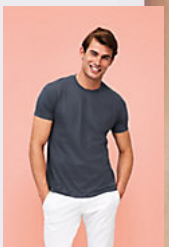

SOL'S REGENT WOMEN

WOMEN'S ROUND COLLAR T-SHIRT

Quality

JERSEY 150
 100% semi-combed Ringspun cotton
 Taped neck
 Ribbed collar

Style

Short sleeves
 Close-fitting cut
 Cut and sewn

Sizes	S	M	L	XL	XXL	3XL*
A/B	61/41	63/44	65/47	67/50	69/53	71/56

PACKING

10

50

Carton size
weight :

50 x 34 x 16 cm
6,2 kg

FEATURES

SOL'S REGENT 11380

page