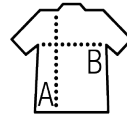

SOL'S REGENT WOMEN

WOMEN'S ROUND COLLAR T-SHIRT

Quality

JERSEY 150
 100% semi-combed Ringspun cotton
 Taped neck
 Ribbed collar

Style

Short sleeves
 Close-fitting cut
 Cut and sewn

Sizes	S	M	L	XL	XXL	3XL*
A/B	61/41	63/44	65/47	67/50	69/53	71/56

PACKING

10

50

Carton size
weight :

50 x 34 x 16 cm
6,2 kg

FEATURES

SOL'S REGENT 11380

page